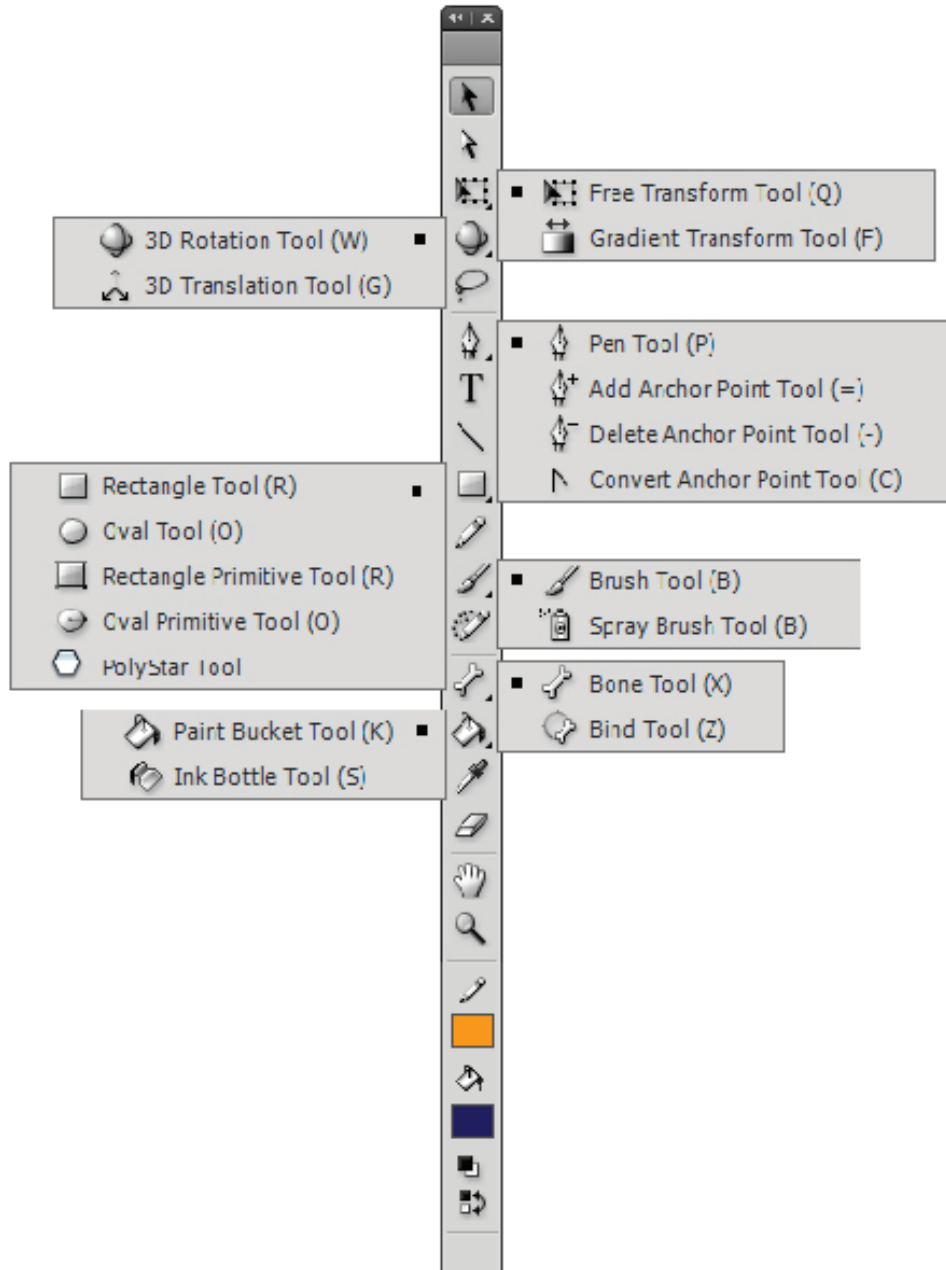

Keyboard Shortcuts

FL File Edit View Insert Modify Text Commands Control Debug Window Help

TOOLS

Arrow	V
Sub Select	A
Lasso	L
Free Transform	Q
Fill Transform	F
3D Translation Tool	G
3D Rotation Tool	W
Pen	P
Add Anchor Point	=
Delete Anchor Point	-
Convert Anchor Point	C
Text	T
Line	N
Oval	O
Rectangle	R
Oval Primitive	O
Rectangle Primitive	R
Pencil	Y
Brush	B
Spray Brush	B
Deco Tool	U
Bone Tool	X
Bind Tool	Z
Paint Bucket	K
Ink Bottle	S
Dropper	I
Eraser	E
Hand	H
Magnifier	M