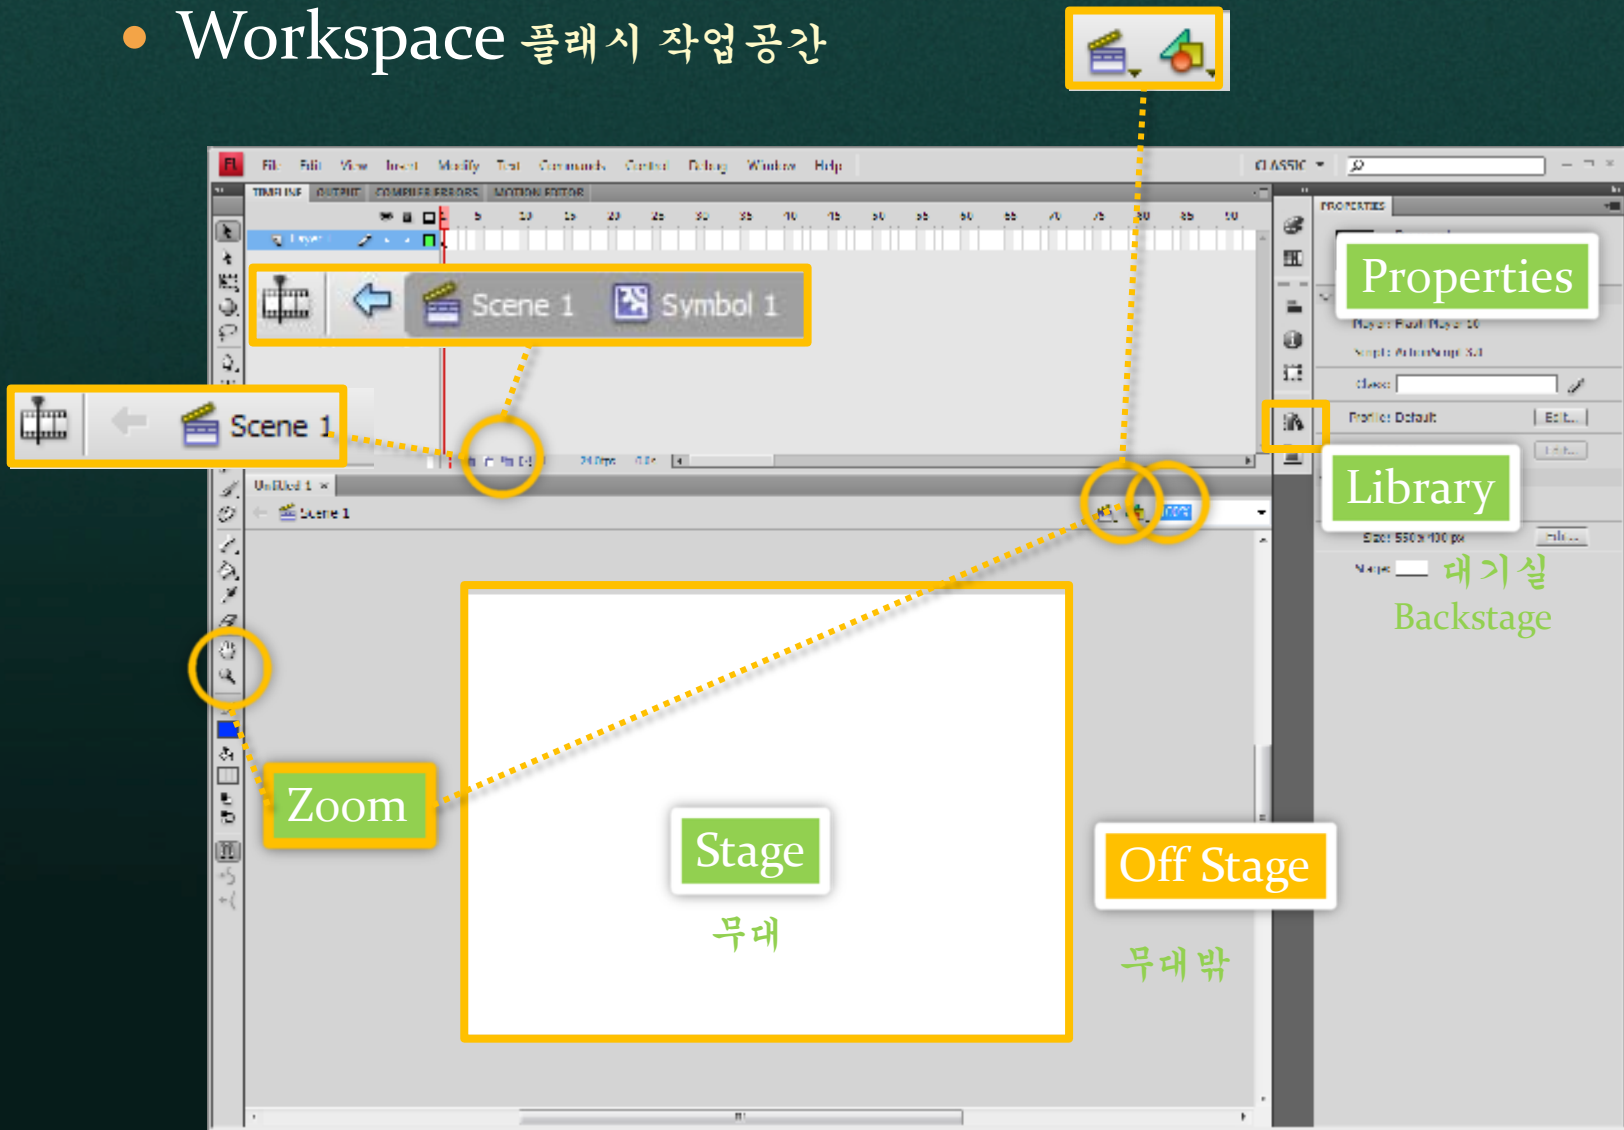

Flash interface

- Workspace 플래시 작업공간

Flash interface

- Workspace 플래시 작업공간

Flash interface

- Workspace 플래시 작업공간

Flash interface

- Workspace 플래시 작업공간 - Properties

Flash interface

- Workspace 플래시 작업공간 – Publish Settings

Flash interface

- Workspace 플래시 작업공간 – Publish Settings

Properties

Flash interface

- Workspace 플래시 작업공간 – Publish Settings

Flash interface

- Workspace 플래시 작업공간 - Library

Library

Import

File > Import > Import to Stage
Import to Library
Open External Library
Import Video

Flash interface

- Workspace 플래시 작업공간 - Toolbox

Toolbox

Flash interface

- Workspace 플래시 작업공간 - Panel

Color

Align

Transform

Flash interface

- Workspace 플래시 작업공간 - Timeline