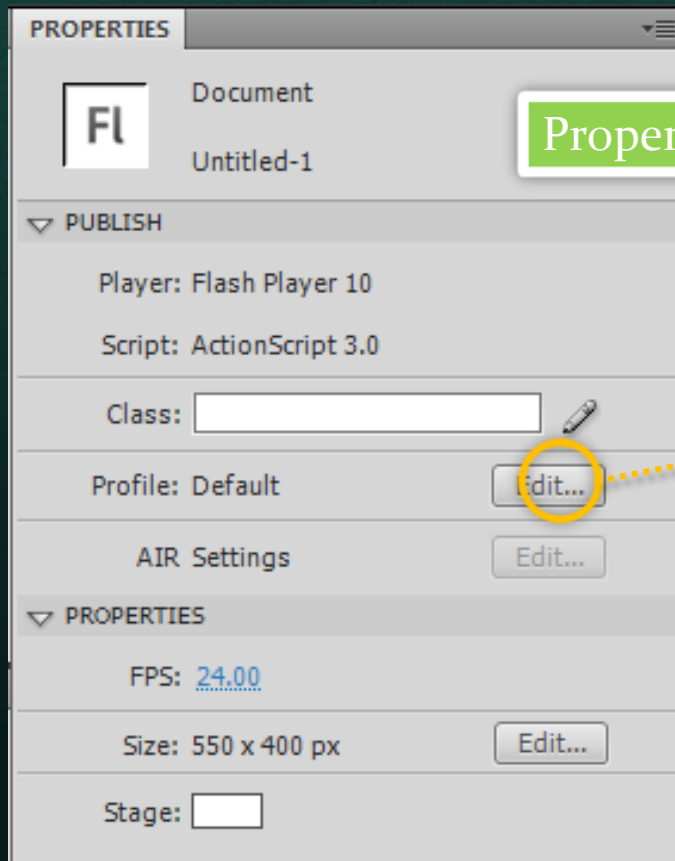

Flash interface

- Workspace 플래시 작업공간 – Publish Settings

Flash interface

- Workspace 플래시 작업공간 – Publish Settings

Properties

Flash interface

- Workspace 플래시 작업공간 – Publish Settings

Flash interface