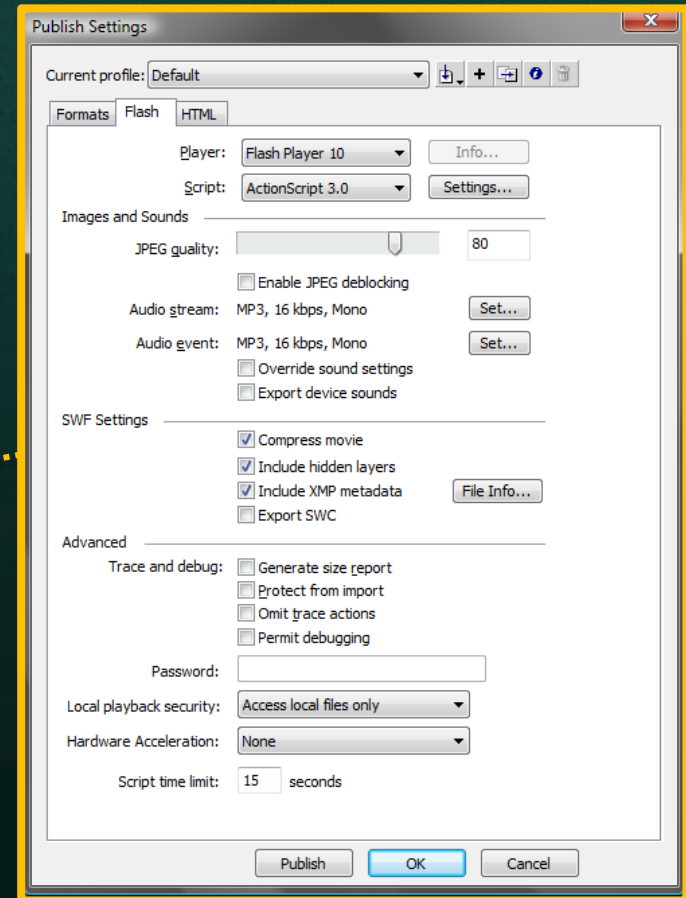

Flash interface

- Workspace 플래시 작업공간 – Publish Settings

Flash interface

- Workspace 플래시 작업공간 – Publish Settings

Properties

Flash interface

- Workspace 플래시 작업공간 – Publish Settings

Flash interface