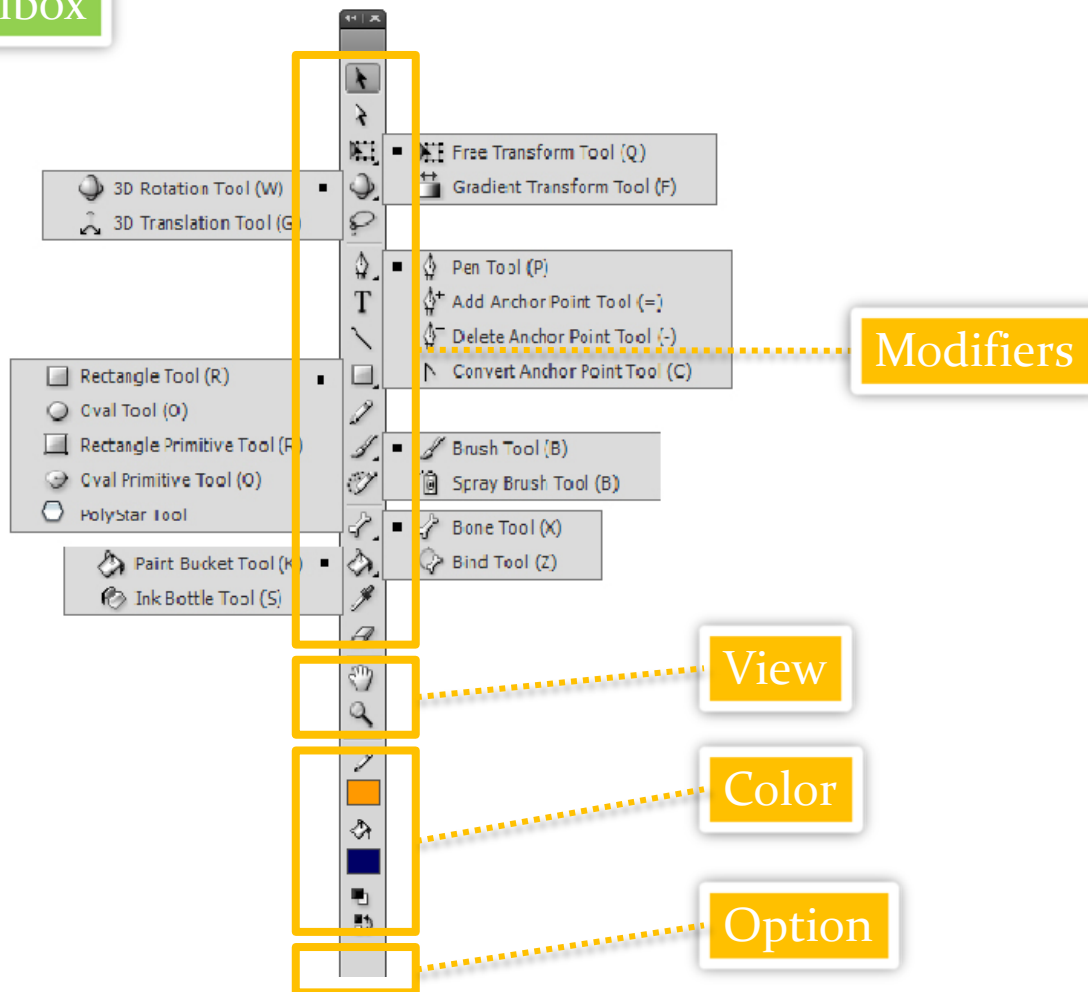

Flash interface

- Workspace 플래시 작업공간 – Publish Settings

Flash interface

- Workspace 플래시 작업공간 – Publish Settings

Properties

Flash interface

- Workspace 플래시 작업공간 – Publish Settings

Flash interface

- Workspace 플래시 작업공간 - Library

Library

Import

File > Import > Import to Stage
Import to Library
Open External Library
Import Video

Flash interface

- Workspace 플래시 작업공간 - Toolbox

Toolbox

Flash interface

- Workspace 플래시 작업공간 - Panel

Color

Align

Transform

Flash interface

- Workspace 플래시 작업공간 - Timeline