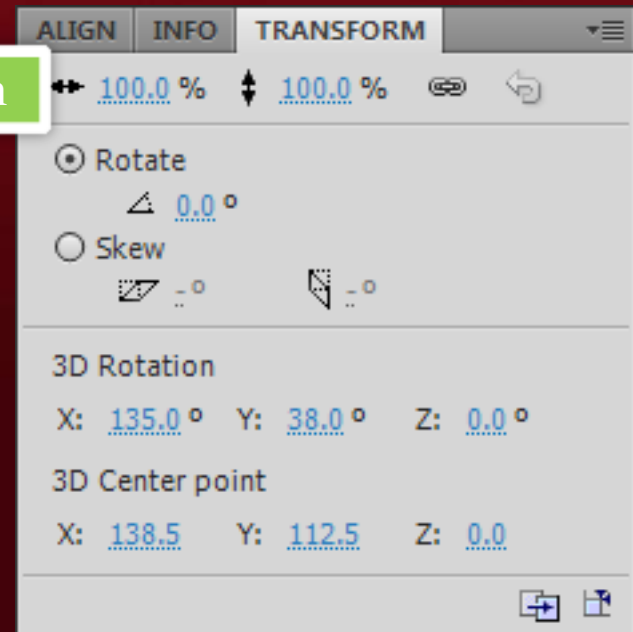

# Understanding of Flash interface

- Workspace 플래시 작업공간 - Panel

Color

Align

Transform