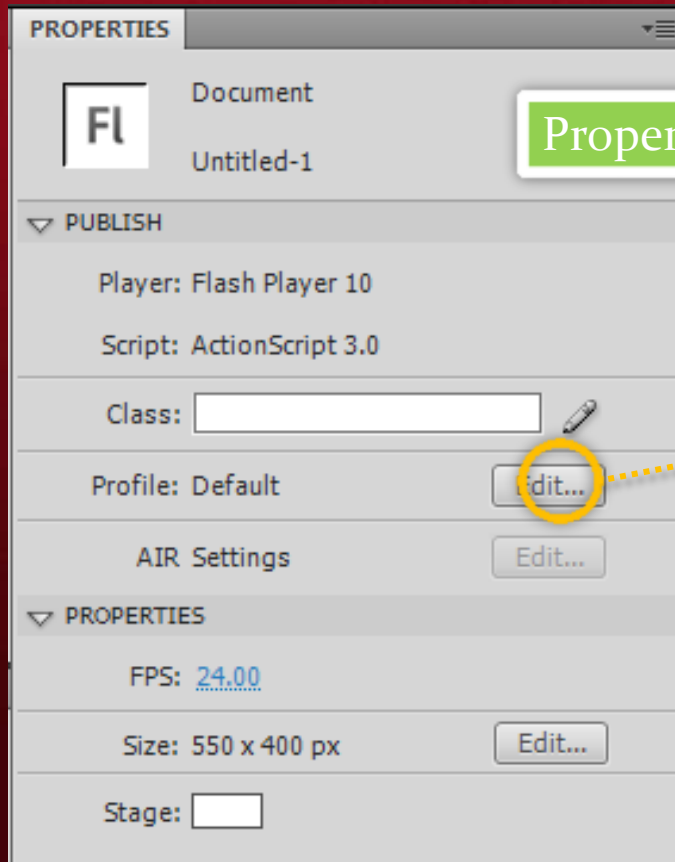

Understanding of Flash interface

- Workspace 플래시 작업 공간 - Publish Settings

Properties