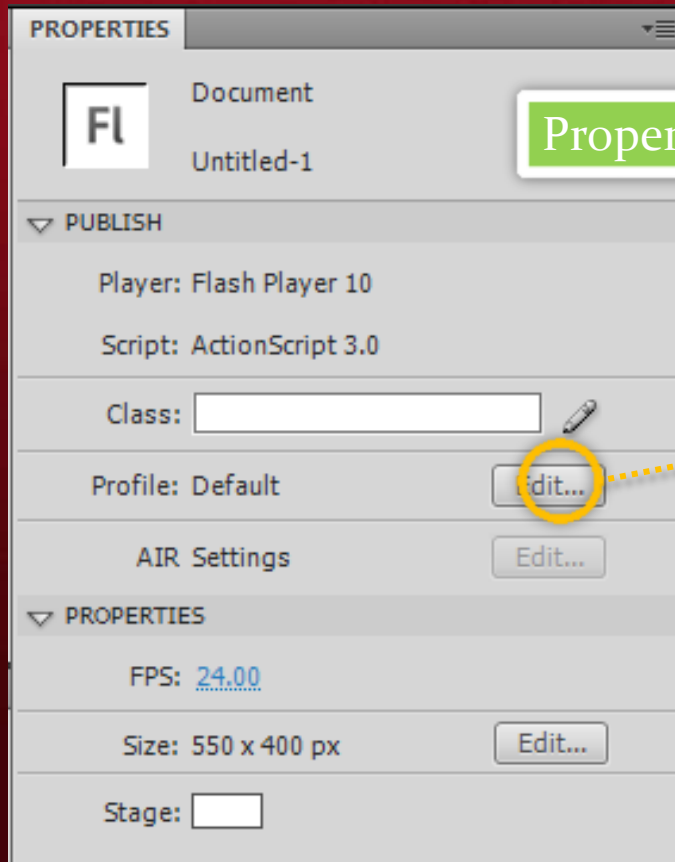

Understanding of Flash interface

- Workspace 플래시 작업공간 - Publish Settings

Properties