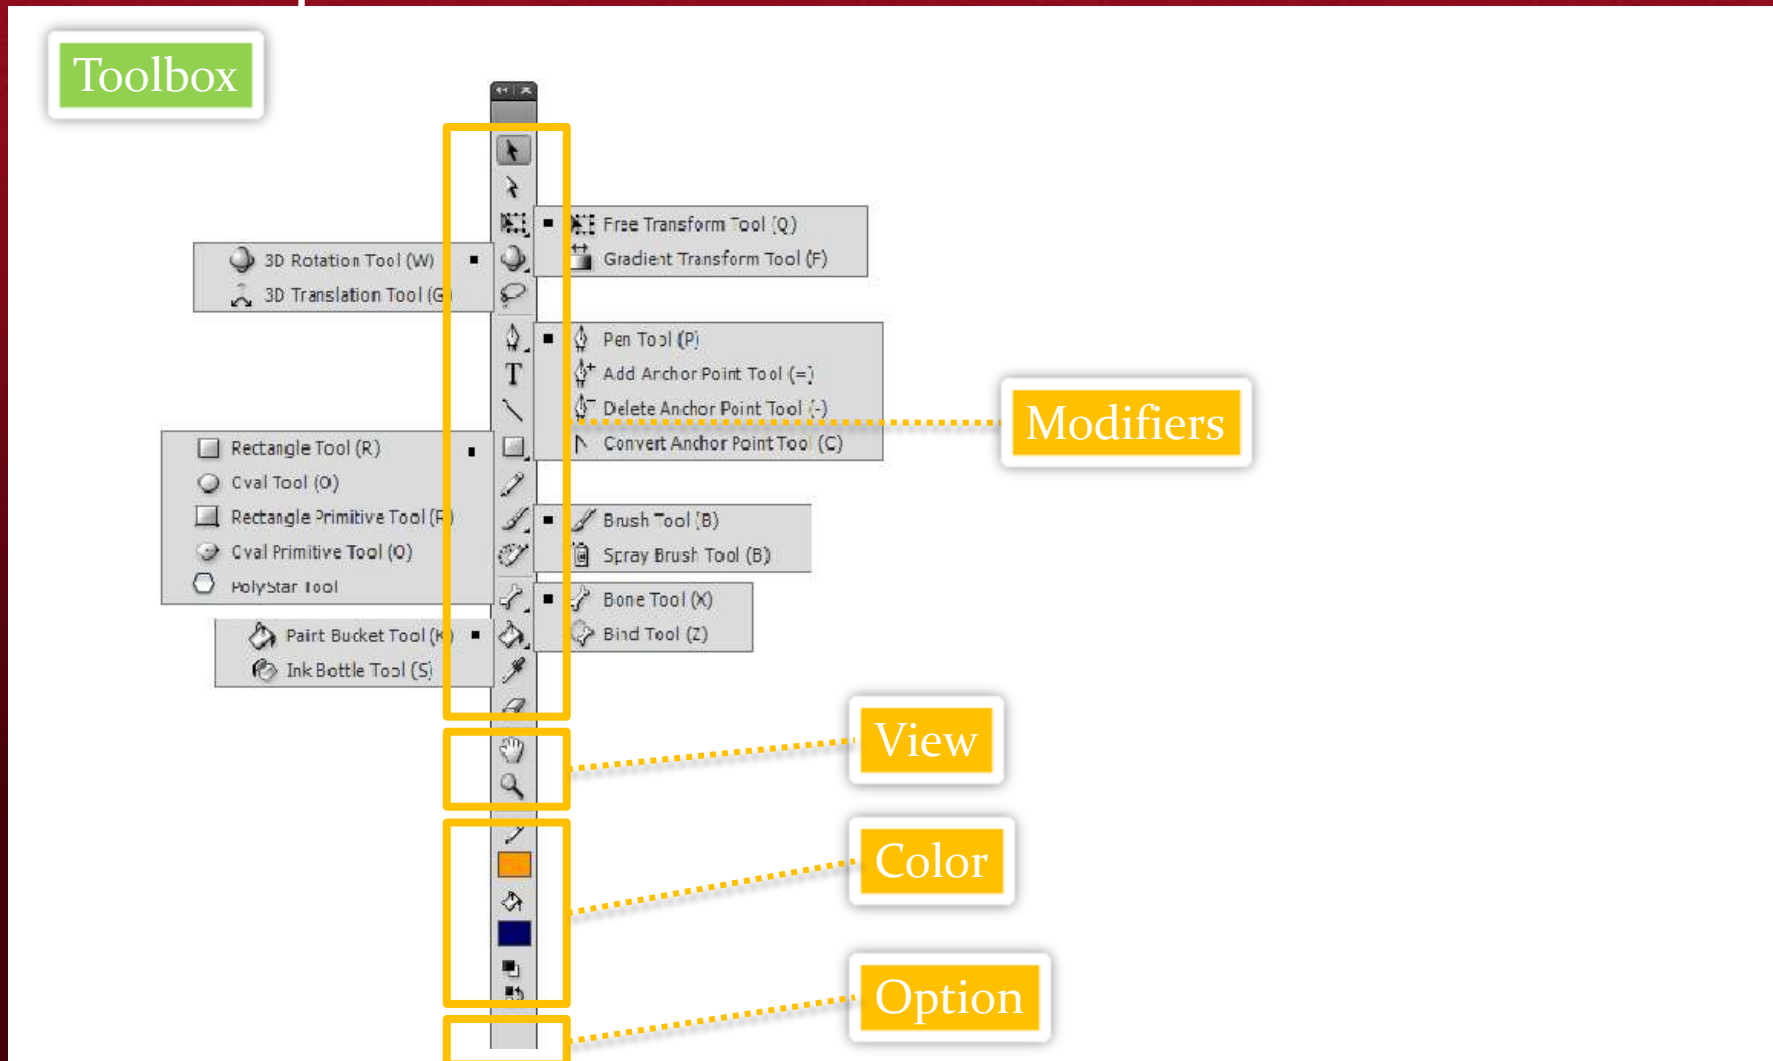

# Understanding of Flash interface

- Workspace 플래시 작업공간 - Publish Settings

Properties

# Understanding of Flash interface

- Workspace 플래시 작업공간 - Library

Library

Import

File> Import > Import to Stage  
Import to Library  
Open External Library  
Import Video

# Understanding of Flash interface

- Workspace 플래시 작업공간 - Toolbox