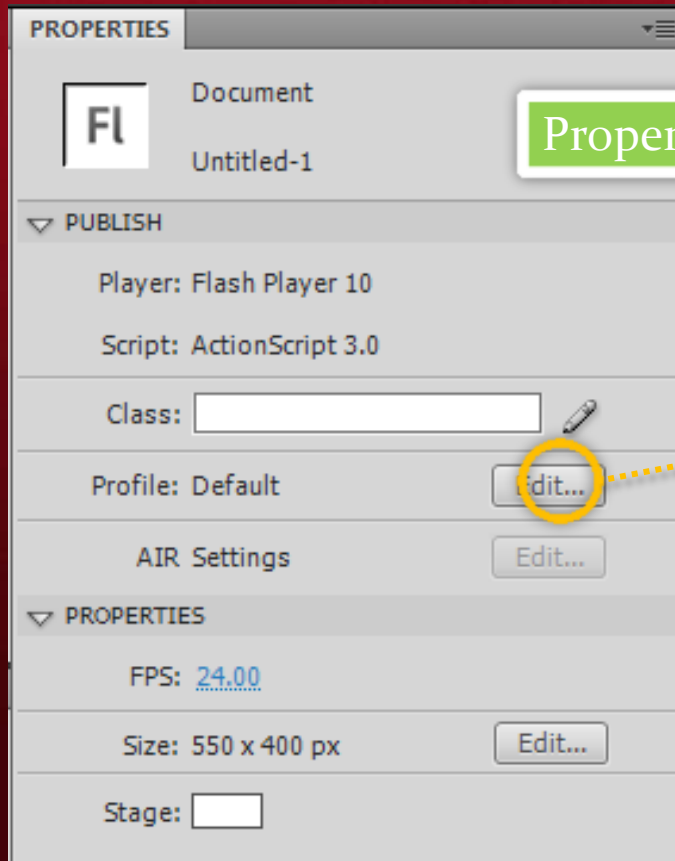

Understanding of Flash interface

- Workspace 플래시 작업공간 - Publish Settings